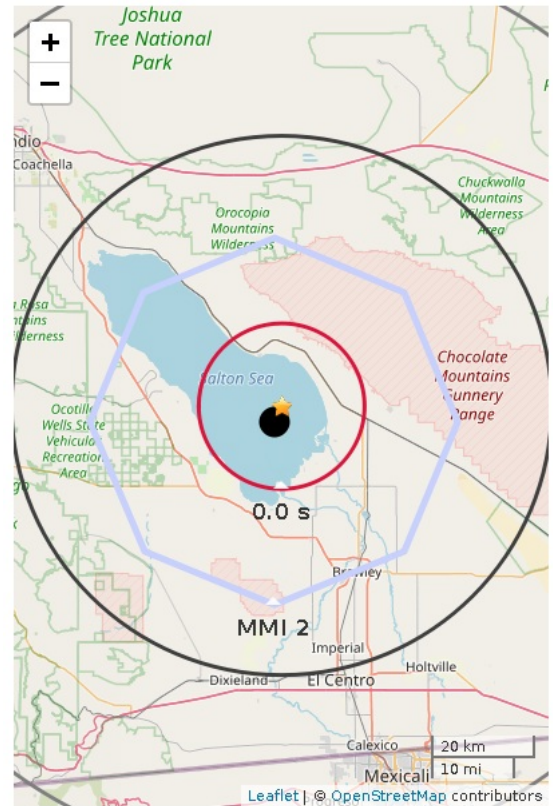

ShakeAlert® Post-Alert Summary

Earthquake:

M 3.6 - 22.1 km (13.7 mi) NW of Calipatria
 ANSS origin (Local): 2020-08-10 12:29:29.7
 ANSS origin (UTC): 2020-08-10 19:29:29.7
 ShakeAlert alert (UTC): 2020-08-10 19:29:34.3
 ANSS location: 33.264, -115.685
 ANSS depth: 2.9 km (1.8 mi)
 ShakeAlert Event ID: ew1597087769

Location Accuracy:

Initial alert: 3.4 km (2.1 mi) SW
 Final alert: 2.9 km (1.8 mi) E

Number of Stations Reporting:

0 within 10 km of epicenter
 65 within 100 km of epicenter
 7 used in final ShakeAlert update

Nearby Cities:

City	Distance	Warning*	MMI**
Calipatria	22 km (14 mi)	~2 sec	2
El Centro	54 km (33 mi)	~11 sec	<2
Mexicali B.C.	71 km (44 mi)	~15 sec	<2
San Diego	150 km (93 mi)	~38 sec	<2

Zone Shaken by S-wave Before Alert: 16 km (10 mi)

To learn more about ShakeAlert®, visit www.shakealert.org/FAQ

Figure 1. ShakeAlert initial earthquake location (black dot). Star is regional network epicenter. Polygon is the predicted outer range for felt ground motion (MMI 2). Red circle is front of peak shaking when the alert was released. Shaking takes 10 s to expand from circle to circle.